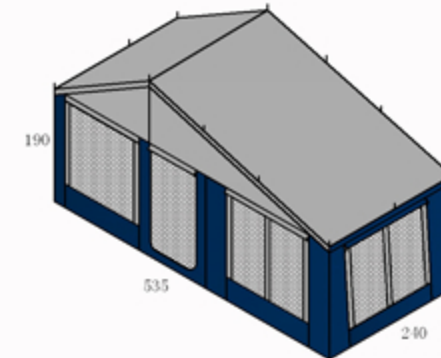

TENT DESIGN

CHANGE ROOM

\$600 extra

Extra front annex room \$1000

1 George Young Street
Auburn (Regents Park) NSW 2144
Phone: (02) 9645 3333
Fax: (02) 9645 4333
info@mariotrailers.com.au
www.mariotrailers.com.au