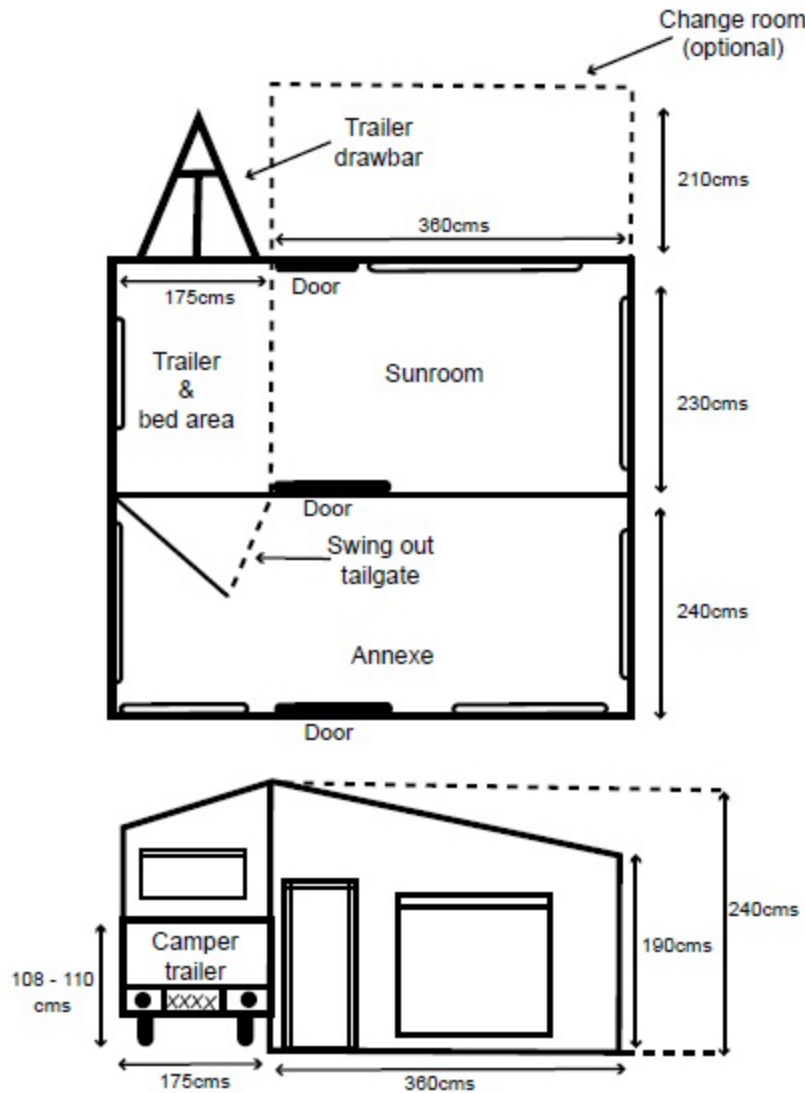

TENT DESIGN

CHANGE ROOM

\$600 extra

Extra front annex room \$1000

1 George Young Street
Auburn (Regents Park) NSW 2144
Phone: (02) 9645 3333
Fax: (02) 9645 4333
info@mariotrailers.com.au
www.mariotrailers.com.au