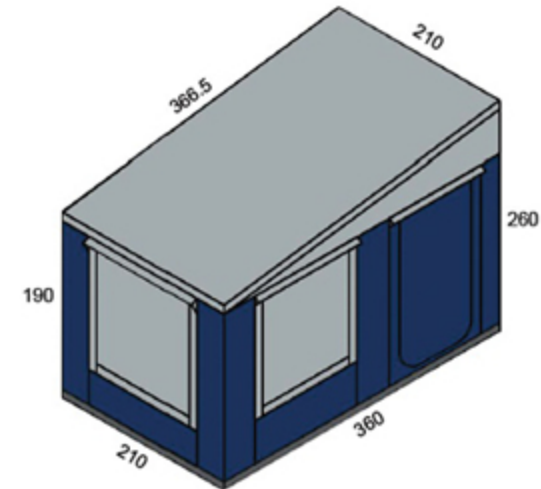

TENT DESIGN

CHANGE ROOM

\$600 extra

Extra front annex room \$1000

1 George Young Street
Auburn (Regents Park) NSW 2144
Phone: (02) 9645 3333
Fax: (02) 9645 4333
info@mariotrailers.com.au
www.mariotrailers.com.au